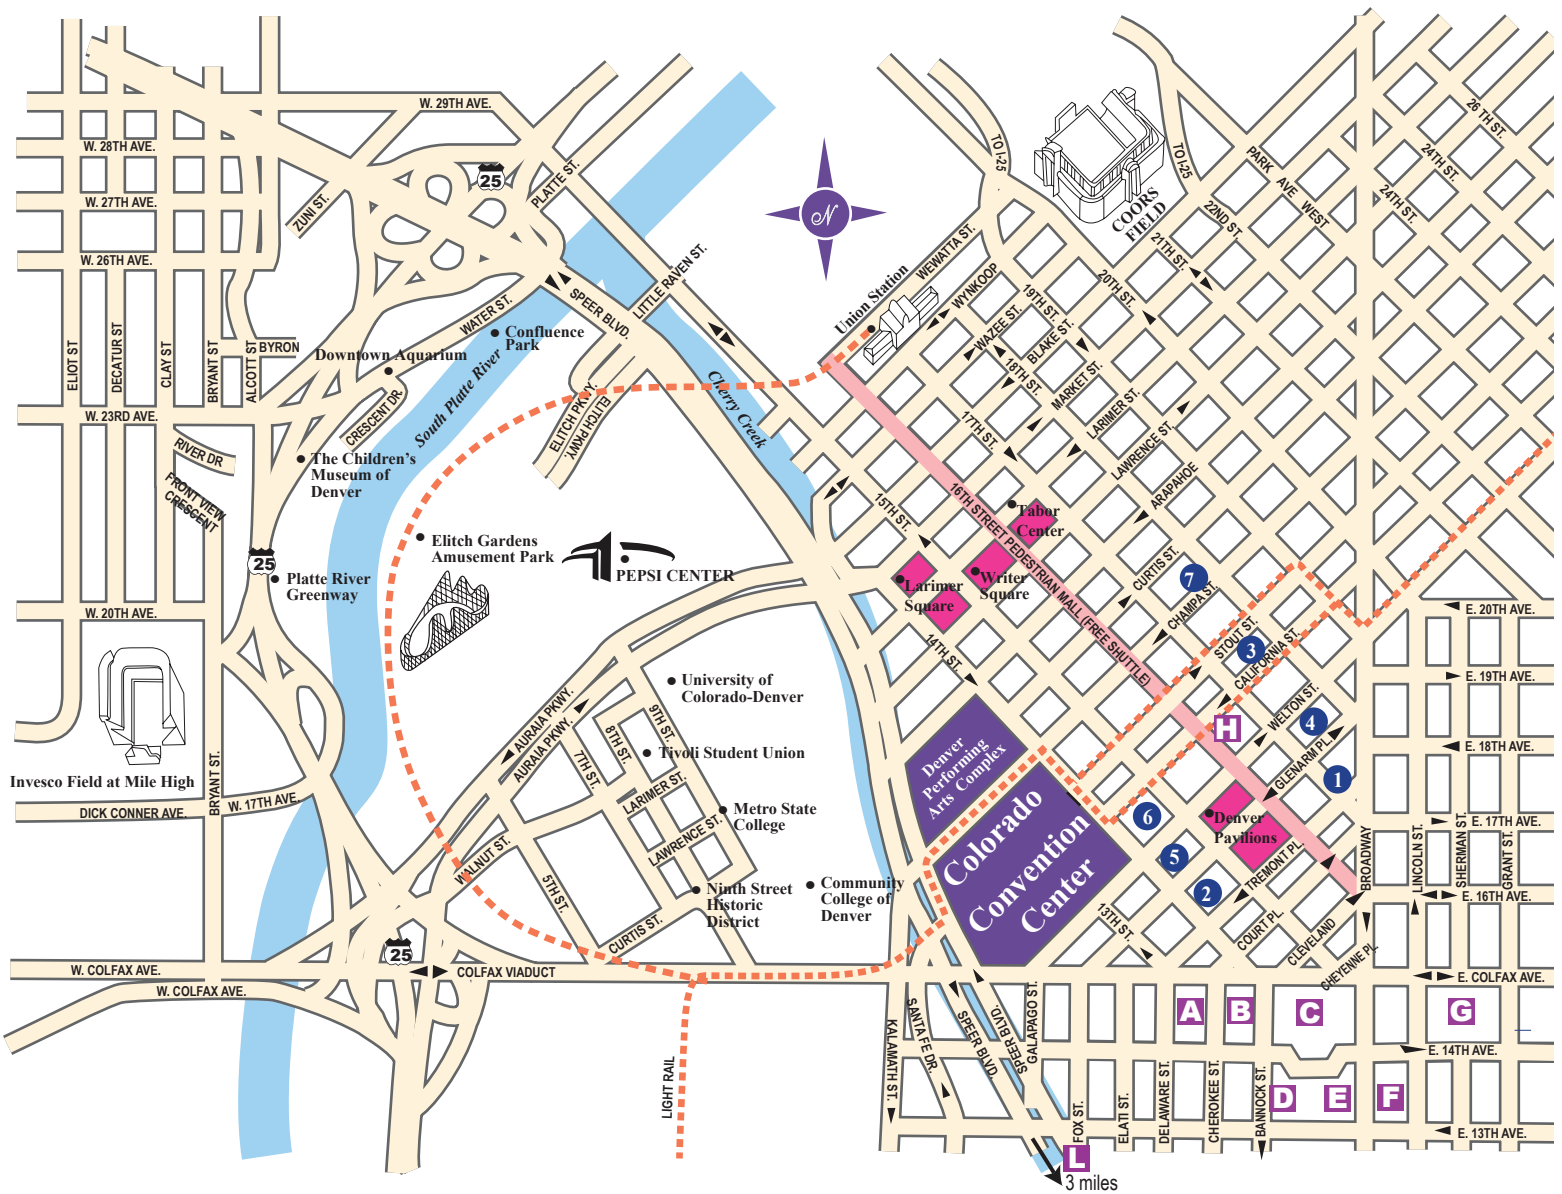

## 2010 Joint Annual Meeting

July 11-15, 2010 Denver, Colorado

1. Comfort Inn Downtown
2. Crowne Plaza
3. Denver Marriott City Center
4. Grand Hyatt Denver
5. Hilton Garden Inn
6. Hyatt Regency Denver at CCC
7. Residence Inn by Marriott

- |  |                                  |  |
|--|----------------------------------|--|
| <b>A</b> U.S. Mint                     | <b>D</b> Denver Art Museum       | <b>G</b> Colorado State Capitol Building |
| <b>B</b> Denver City & County Building | <b>E</b> Denver Public Library   | <b>H</b> VISIT DENVER Information Center |
| <b>C</b> Civic Center Park             | <b>F</b> Colorado History Museum | <b>L</b> Cherry Creek Shopping           |